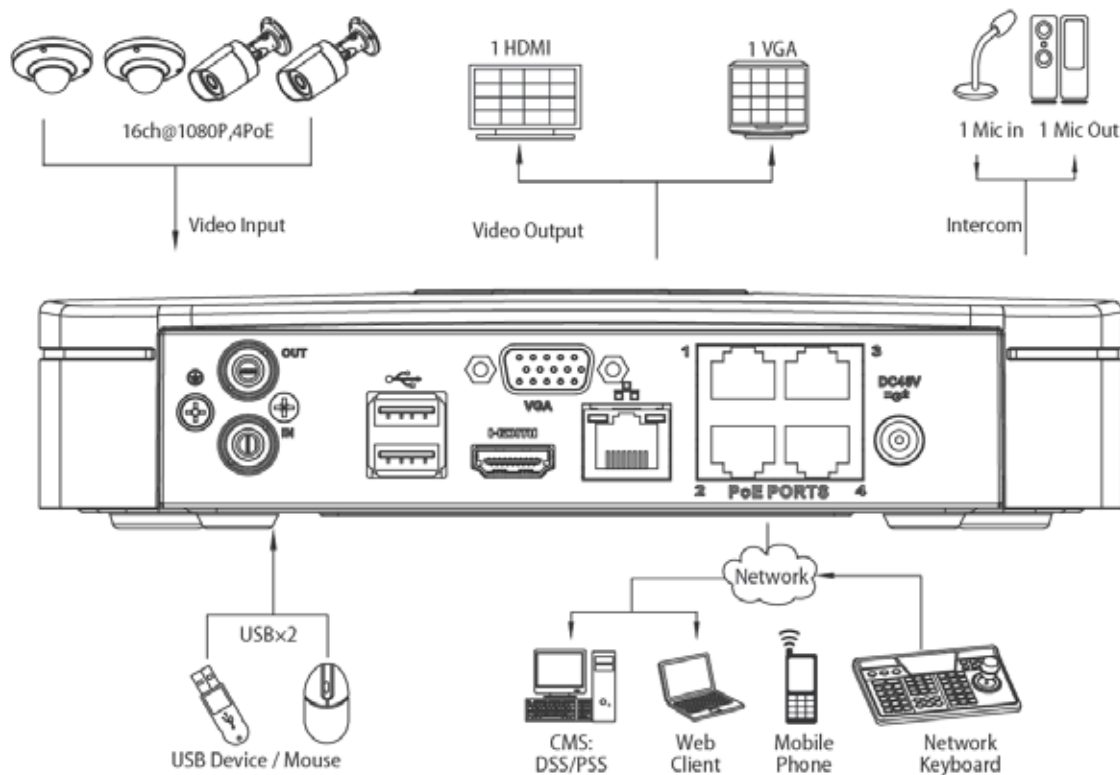

DH-NVR4104/4108/4116-P

USB	2 ports (2 Rear),USB2.0
General	
Power Supply	Single, DC48V/1.5A
Power Consumption	NVR: 10 W(without HDD)
	PoE: Max 25.5W for single port
Working Environment	-10°C~+55°C / 10%~90%RH / 86~106kpa
Dimension (WxDxH)	Smart 1U,205 mm×205 mm×45 mm
Weight	0.5KG(without HDD)

System Connection

*Takes NVR4116 -P as an example

www.simattelecom.com

Dahua Technology Co., Ltd

1199 BinAn Road, Binjiang District, Hangzhou, China

*Design and specifications are subject to change without notice.

© 2014 Dahua Technology