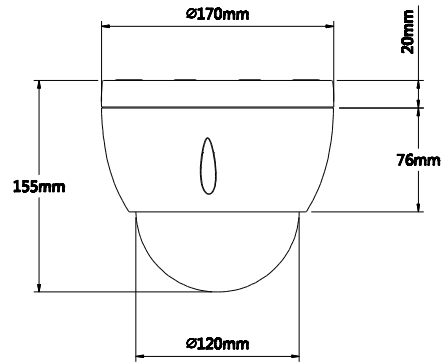

## DH-SD40/42/42C212S-HN

<b>Audio</b>			
Compression	G.711a / G.711u (32kbps) / PCM (128kbps)		
Interface	1/1 channel In/Out		
<b>Network</b>			
Ethernet	RJ-45 (10/100Base-T)		
Protocol	IPv4/IPv6, HTTP, HTTPS, SSL, TCP/IP, UDP, UPnP, ICMP, IGMP, SNMP, RTSP, RTP, SMTP, NTP, DHCP, DNS, PPPOE, DDNS, FTP, IP Filter, QoS, Bonjour		
Compatibility	ONVIF PSIA CGI		
Max. User Access	20 users		
Smart Phone	iPhone, iPad, Android, Windows Phone		
<b>Auxiliary Interface</b>			
Memory Slot	Micro SD, Max 64GB		
RS485	N/A		
Alarm	2/1 channel In/Out		
<b>General</b>			
Power Supply	AC24V/1.5A ( $\pm 10\%$ ), POE plus (802.3at)		
Power Consumption	12W, 22W(Heater on)	12W	
Working Environment	-40°C ~ 60°C / Less than 90% RH	-20°C ~ 60°C / Less than 90% RH	
Ingress Protection	IP66	N/A	
Vandal Resistance	IK10		
Dimensions	$\Phi 186\text{mm} \times 234\text{mm}$	$\Phi 170\text{mm} \times 155\text{mm}$	$\Phi 198\text{mm} \times 158\text{mm}$
Weight	2.3Kg	1.8Kg	2.3Kg

## Dimensions (mm)

SD40212S-HN

SD42212S-HN

SD42C212S-HN