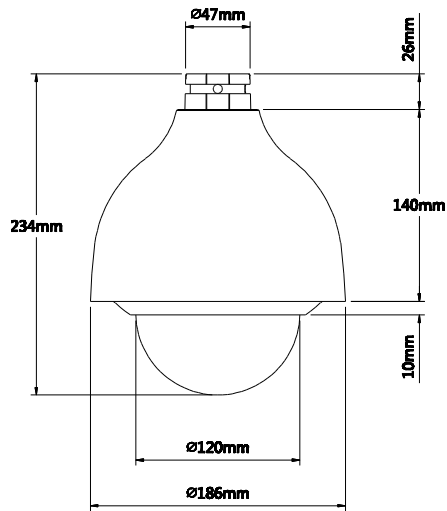

## DH-SD40/42/42C212S-HN

<b>Audio</b>			
Compression	G.711a / G.711u (32kbps) / PCM (128kbps)		
Interface	1/1 channel In/Out		
<b>Network</b>			
Ethernet	RJ-45 (10/100Base-T)		
Protocol	IPv4/IPv6, HTTP, HTTPS, SSL, TCP/IP, UDP, UPnP, ICMP, IGMP, SNMP, RTSP, RTP, SMTP, NTP, DHCP, DNS, PPPOE, DDNS, FTP, IP Filter, QoS, Bonjour		
Compatibility	ONVIF PSIA CGI		
Max. User Access	20 users		
Smart Phone	iPhone, iPad, Android, Windows Phone		
<b>Auxiliary Interface</b>			
Memory Slot	Micro SD, Max 64GB		
RS485	N/A		
Alarm	2/1 channel In/Out		
<b>General</b>			
Power Supply	AC24V/1.5A ( $\pm 10\%$ ), POE plus (802.3at)		
Power Consumption	12W, 22W(Heater on)	12W	
Working Environment	-40°C ~ 60°C / Less than 90% RH	-20°C ~ 60°C / Less than 90% RH	
Ingress Protection	IP66	N/A	
Vandal Resistance	IK10		
Dimensions	$\Phi 186\text{mm} \times 234\text{mm}$	$\Phi 170\text{mm} \times 155\text{mm}$	$\Phi 198\text{mm} \times 158\text{mm}$
Weight	2.3Kg	1.8Kg	2.3Kg

## Dimensions (mm)

SD40212S-HN

SD42212S-HN

SD42C212S-HN