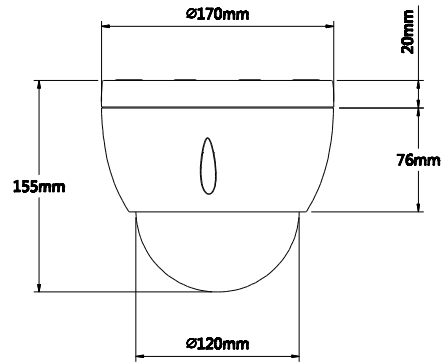

DH-SD40/42/42C212S-HN

Audio			
Compression	G.711a / G.711u (32kbps) / PCM (128kbps)		
Interface	1/1 channel In/Out		
Network			
Ethernet	RJ-45 (10/100Base-T)		
Protocol	IPv4/IPv6, HTTP, HTTPS, SSL, TCP/IP, UDP, UPnP, ICMP, IGMP, SNMP, RTSP, RTP, SMTP, NTP, DHCP, DNS, PPPOE, DDNS, FTP, IP Filter, QoS, Bonjour		
Compatibility	ONVIF PSIA CGI		
Max. User Access	20 users		
Smart Phone	iPhone, iPad, Android, Windows Phone		
Auxiliary Interface			
Memory Slot	Micro SD, Max 64GB		
RS485	N/A		
Alarm	2/1 channel In/Out		
General			
Power Supply	AC24V/1.5A ($\pm 10\%$), POE plus (802.3at)		
Power Consumption	12W, 22W(Heater on)	12W	
Working Environment	-40°C ~ 60°C / Less than 90% RH	-20°C ~ 60°C / Less than 90% RH	
Ingress Protection	IP66	N/A	
Vandal Resistance	IK10		
Dimensions	$\Phi 186\text{mm} \times 234\text{mm}$	$\Phi 170\text{mm} \times 155\text{mm}$	$\Phi 198\text{mm} \times 158\text{mm}$
Weight	2.3Kg	1.8Kg	2.3Kg

DH-SD40/42/42C212S-HN

Dimensions (mm)

SD40212S-HN

SD42212S-HN

SD42C212S-HN

DH-SD40/42/42C212S-HN

Accessories

SD40212S-HN