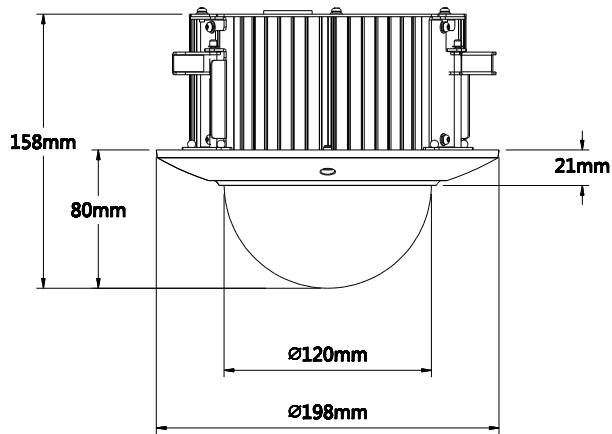

DH-SD40/42/42C212S-HN

Dimensions (mm)

SD40212S-HN

SD42212S-HN

SD42C212S-HN

DH-SD40/42/42C212S-HN

Accessories

SD40212S-HN