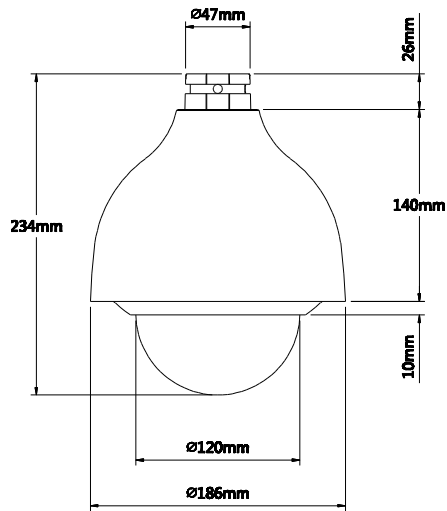

DH-SD40/42/42C212S-HN

Dimensions (mm)

SD40212S-HN