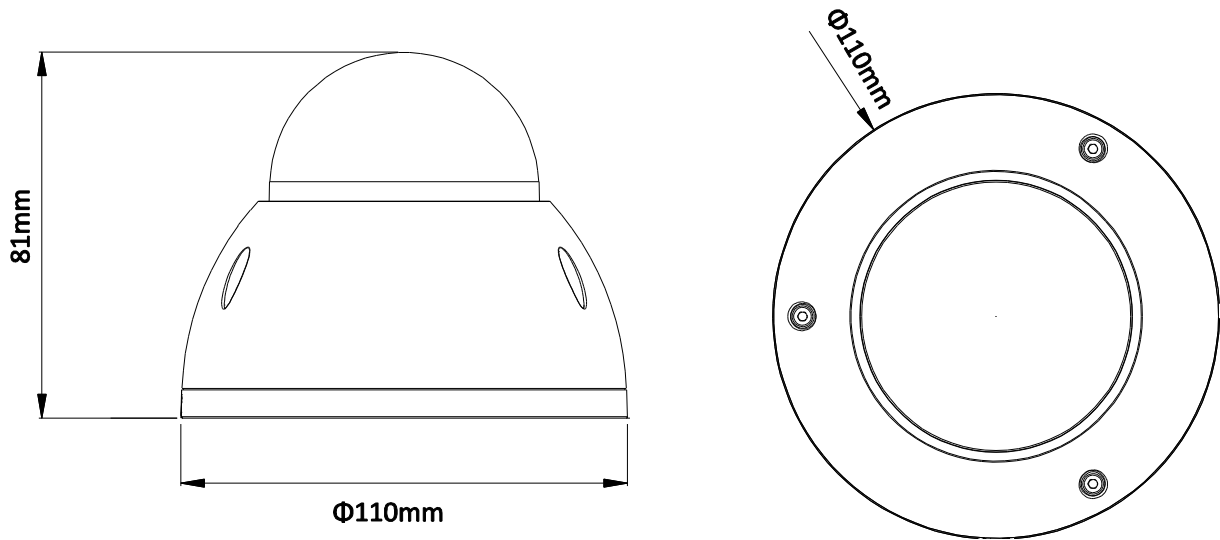

DH-IPC-HDBW1200E(-S)

Dimensions (mm)

Accessory (optional)

PFB200W	PFA131	PFA123

www.simattelecom.com

Dahua Technology Co., Ltd

1199 BinAn Road, Binjiang District, Hangzhou, China

*Design and specifications are subject to change without notice.

© 2014 Dahua Technology