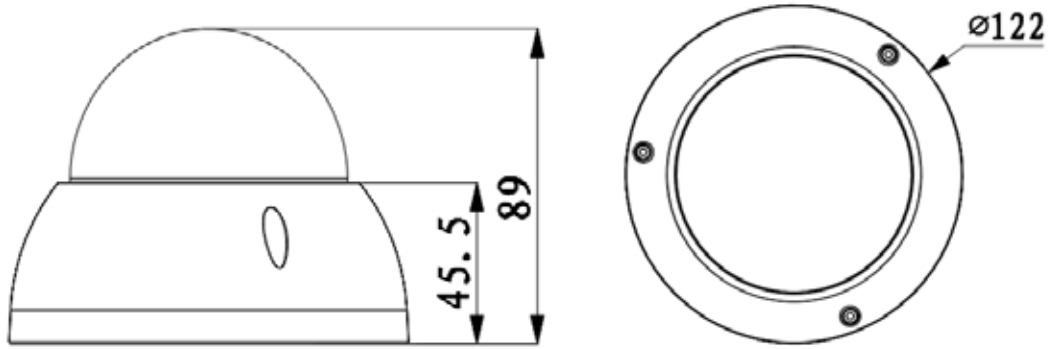

DH-IPC-HDBW2300R-Z/VF

Dimensions (mm)

www.simattelecom.com

Dahua Technology Co., Ltd

1199 BinAn Road, Binjiang District, Hangzhou, China

*Design and specifications are subject to change without notice.

© 2014 Dahua Technology