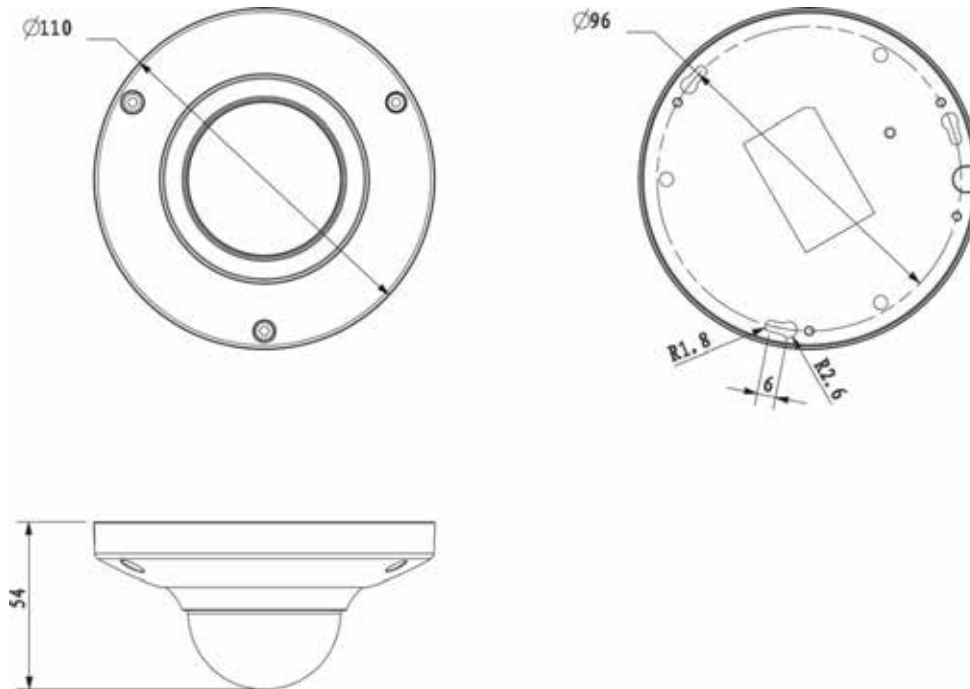

## Technical Specifications

<b>Model</b>		<b>DH-IPC-HD1200C-W</b>
<b>Camera</b>		
Image Sensor	1/3" 3Megapixel progressive scan CMOS	
Effective Pixels	2048(H)x1536(V)	
Scanning System	Progressive	
Electronic Shutter Speed	Auto/Manual 1/3 (4) ~1/10000	
Min. Illumination	0.1Lux/F1.8(color), 0Lux/1.8(IR on)	
S/N Ratio	More than 50dB	
Video Output	N/A	
<b>Camera Features</b>		
Max. IR LEDs Length	N/A	
Day/Night	Auto(Electronic) / Color / B/W	
Backlight Compensation	BLC /HLC /DWDR	
White Balance	Auto	
Gain Control	Auto/Manual	
Noise Reduction	2D	
Privacy Masking	Up to 4 areas	
<b>Lens</b>		
Focal Length	3.6mm (2.8mm optional)	
Max Aperture	F1.8(F2.0)	
Focus Control	Manual	
Angle of View	H:73°(90°)	
Lens Type	Fixed	
Mount Type	Board-in Type	
<b>Video</b>		
Compression	H.264 / MJPEG	
Resolution	1080P(1920×1080)/720P(1280×720)/D1(704×576/704×480)/CIF(352×288/352×240)/	
Frame Rate	Main Stream	1080P(1 ~ 25/30fps)
	Sub Stream	D1/CIF(1 ~ 25/30fps)
Bit Rate	H.264: 56K ~ 8192Kbps	
<b>Audio</b>		
Compression	N/A	
Interface	N/A	
<b>Network</b>		
Ethernet	RJ-45 (10/100Base-T)	
Wi-Fi	Wi-Fi(802.11b/g/n)	
Protocol	IPv4/IPv6, HTTP, HTTPS, SSL, TCP/IP, UDP, UPnP, ICMP, IGMP, SNMP, RTSP, RTP, SMTP, NTP, DHCP, DNS, PPPOE, DDNS, FTP, IP Filter, QoS, Bonjour	
ONVIF	ONVIF ,CGI	

## DH-IPC-HD1200C-W

Max. User Access	20 users
Smart Phone	iPhone, iPad, Android, Windows Phone
<b>Auxiliary Interface</b>	
Memory Slot	N/A
RS485	N/A
Alarm	N/A
PIR Sensor Range	N/A
<b>General</b>	
Power Supply	DC12V
Power Consumption	<4W
Working Environment	-30°C~+50°C, Less than 95%RH
Ingress Protection	N/A
Vandal Resistance	N/A
Dimensions	Φ110×54mm
Weight	0.25kg

## Dimensions (mm)