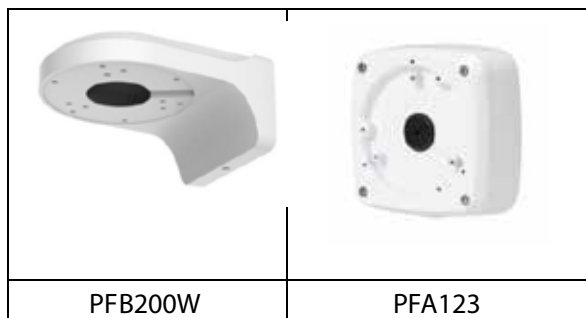

Accessory (optional)

www.simattelecom.com

Dahua Technology Co., Ltd

1199 BinAn Road, Binjiang District, Hangzhou, China

*Design and specifications are subject to change without notice.

© 2014 Dahua Technology