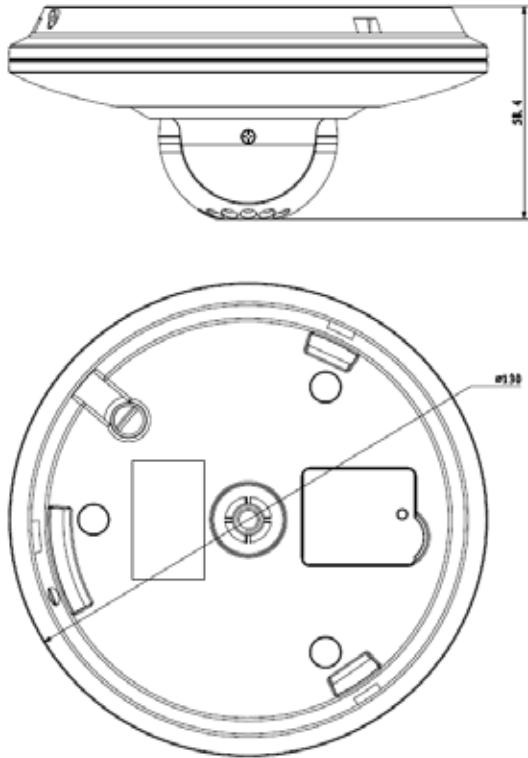

## Technical Specifications

<b>Model</b>	<b>DH-IPC-HDPW4100F-WPT</b>	
<b>Camera</b>		
Image Sensor	1/3" 1.3Megapixel progressive scan CMOS	
Effective Pixels	1280(H)x960(V)	
Scanning System	Progressive	
Electronic Shutter Speed	Auto/Manual 1/3(4)~1/100000	
Min. Illumination	0.01Lux/F1.2(color)	
S/N Ratio	More than 50db	
Video Output	N/A	
<b>Camera Features</b>		
Max. IR LEDs Length	15m	
Day/Night	Auto(ICR)/Color/B/W	
Backlight Compensation	Off/BLC/HLC/DWDR	
White Balance	Auto/Manual	
Gain Control	Auto/Manual	
Noise Reduction	3D	
Privacy Masking	Up to 4 areas	
Digital Zoom	3x	
<b>Lens</b>		
Focal Length	3.6mm	
Max Aperture	F1.2	
Focus Control	Manual	
Angle of View	H:70°	
Lens Type	Fixed lens	
Mount Type	Board-in Type	
<b>PT</b>		
Pan/ Tilt Range	Pan: 0°~±180°; Tilt: 0°~90°	
Preset Speed	100°/s	
Preset	25	
<b>Video</b>		
Compression	H.264/H.264H/ MJPEG	
Resolution	1.3M(1280x960)/720P(1280x720) / D1(704x576/704x480) /CIF(352x288/352x240)	
Frame Rate	Main Stream	1.3M/720P(1 ~ 25/30fps)
	Sub Stream	D1/CIF(1 ~ 25/30fps)
Bit Rate	H.264: 32K ~ 8192Kbps	
<b>Audio</b>		
Compression	G.711a/G.711u/PCM	
Interface	Bulit-in Mic	
<b>Network</b>		
Ethernet	RJ-45 (10/100Base-T)	
Wi-Fi	Wi-Fi(IEEE802.11b/g/n)	

## DH-IPC-HDPW4100F-WPT

	50m(open field)
Protocol	IPv4/IPv6, HTTP, HTTPS, SSL, TCP/IP, UDP, UPnP, ICMP, IGMP, SNMP, RTSP, RTP, SMTP, NTP, DHCP, DNS, PPPOE, DDNS, FTP, IP Filter, QoS, Bonjour
Compatibility	ONVIF PSIA CGI
Max. User Access	20 users
Smart Phone	iPhone, iPad, Android, Windows Phone
<b>Auxiliary Interface</b>	
Memory Slot	N/A
RS485	N/A
Alarm	N/A
PIR Sensor Range	N/A
<b>General</b>	
Power Supply	DC12V
Power Consumption	<5W
Working Environment	-30°C~+50°C, Less than 95% RH
Ingress Protection	N/A
Vandal Resistance	N/A
Dimensions	Φ130mm×58.4mm
Weight	0.25kg

## Dimensions (mm)