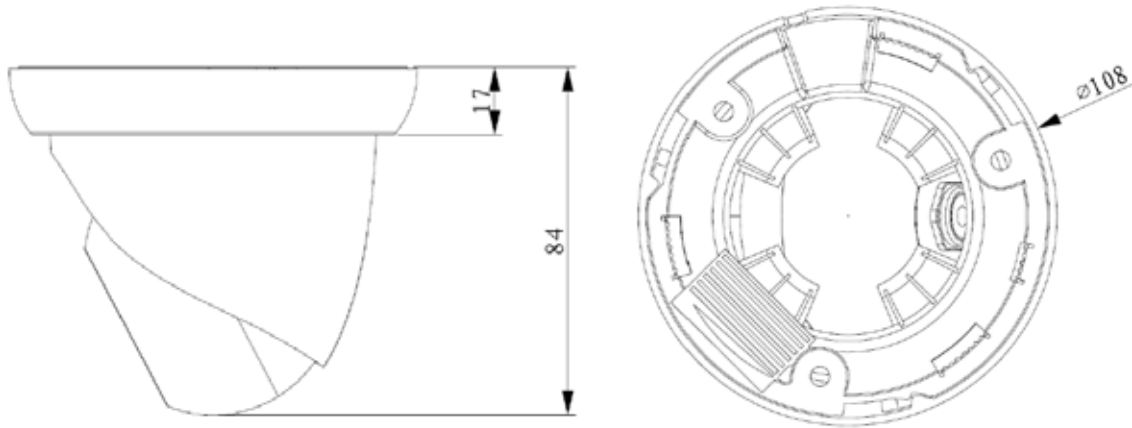

DH-IPC -HDW1320S

Dimensions (mm)

Accessories (optional)

PFA122	PFB200W	PFA152

www.simattelecom.com

Dahua Technology Co., Ltd

1199 BinAn Road, Binjiang District, Hangzhou, China

*Design and specifications are subject to change without notice.

© 2014 Dahua Technology