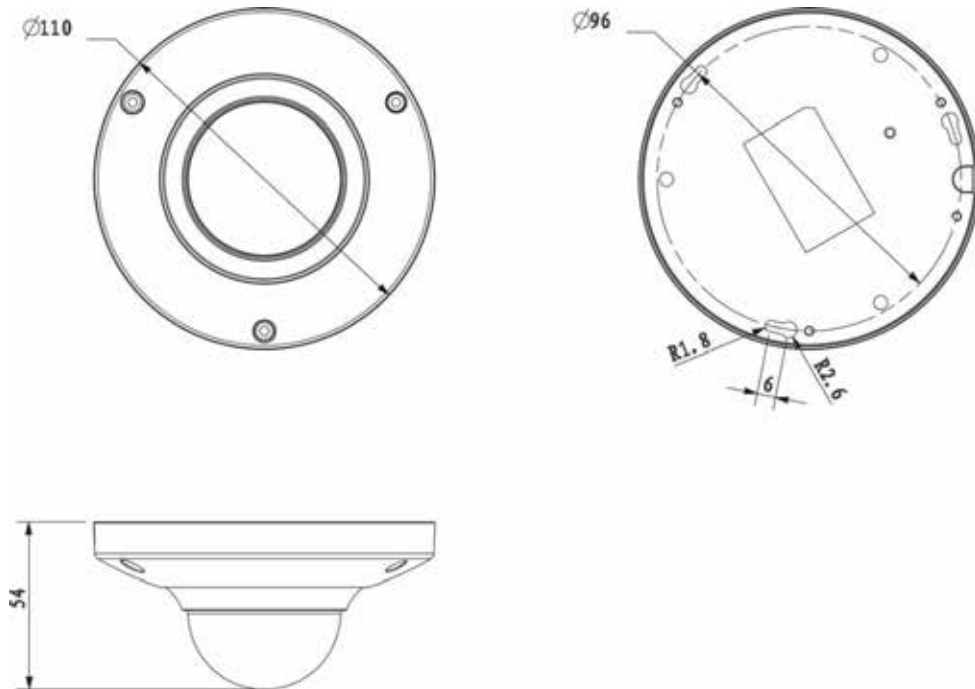

## Technical Specifications

<b>Model</b>	<b>DH-IPC-HD1200C</b>	
<b>Camera</b>		
Image Sensor	1/3" 3Megapixel progressive scan CMOS	
Effective Pixels	2048(H)x1536(V)	
Scanning System	Progressive	
Electronic Shutter Speed	Auto/Manual 1/3 (4) ~1/10000	
Min. Illumination	0.1Lux/F1.2(color), 0Lux(IR on)	
S/N Ratio	More than 50dB	
Video Output	N/A	
<b>Camera Features</b>		
Max. IR LEDs Length	N/A	
Day/Night	Auto(Electronic) / Color / B/W	
Backlight Compensation	BLC /HLC /DWDR	
White Balance	Auto	
Gain Control	Auto/Manual	
Noise Reduction	2D	
Privacy Masking	Up to 4 areas	
<b>Lens</b>		
Focal Length	3.6mm (2.8mm,6mm optional)	
Max Aperture	F1.8(F2.0/F1.8)	
Focus Control	Manual	
Angle of View	H:55°(69.5°/37°)	
Lens Type	N/A	
Mount Type	Board-in Type	
<b>Video</b>		
Compression	H.264 / MJPEG	
Resolution	1080P(1920×1080)/720P(1280×720)/D1(704×576/704×480)/CIF(352×288/352×240)/	
Frame Rate	Main Stream	1080P(1 ~ 25/30fps)
	Sub Stream	D1/CIF(1 ~ 25/30fps)
Bit Rate	H.264: 56K ~ 8192Kbps	
<b>Audio</b>		
Compression	N/A	
Interface	N/A	
<b>Network</b>		
Ethernet	RJ-45 (10/100Base-T)	
Wi-Fi	N/A	
Protocol	IPv4/IPv6, HTTP, HTTPS, SSL, TCP/IP, UDP, UPnP, ICMP, IGMP, SNMP, RTSP, RTP, SMTP, NTP, DHCP, DNS, PPPOE, DDNS, FTP, IP Filter, QoS, Bonjour	
ONVIF	ONVIF ,PSIA,CGI	

## DH-IPC-HD1200C

Max. User Access	20 users
Smart Phone	iPhone, iPad, Android, Windows Phone
<b>Auxiliary Interface</b>	
Memory Slot	N/A
RS485	N/A
Alarm	N/A
PIR Sensor Range	N/A
<b>General</b>	
Power Supply	DC12V, PoE(802.3af)
Power Consumption	<2W
Working Environment	-30°C~+60°C, Less than 95%RH
Ingress Protection	N/A
Vandal Resistance	N/A
Dimensions	Φ110×54mm
Weight	0.25kg

## Dimensions (mm)