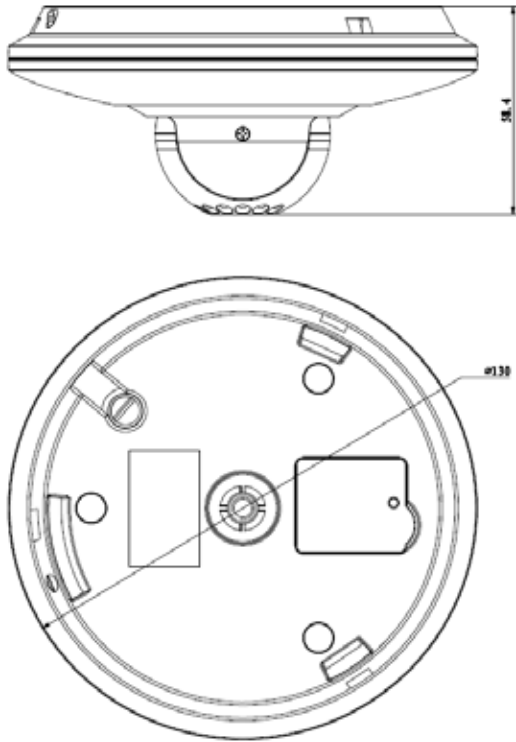

DH-IPC-HDPW4200F-WPT

Dimensions (mm)