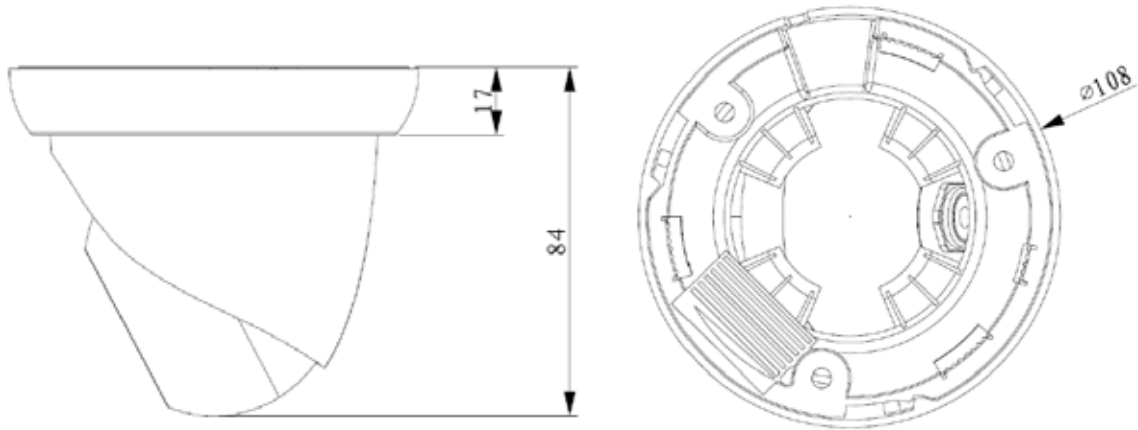

DH-IPC-HDW1420S

Dimensions (mm)

Accessories (optional)

PFA122	PFB200W	PFA152

www.simattelecom.com

Dahua Technology Co., Ltd

1199 BinAn Road, Binjiang District, Hangzhou, China

*Design and specifications are subject to change without notice.

© 2014 Dahua Technology