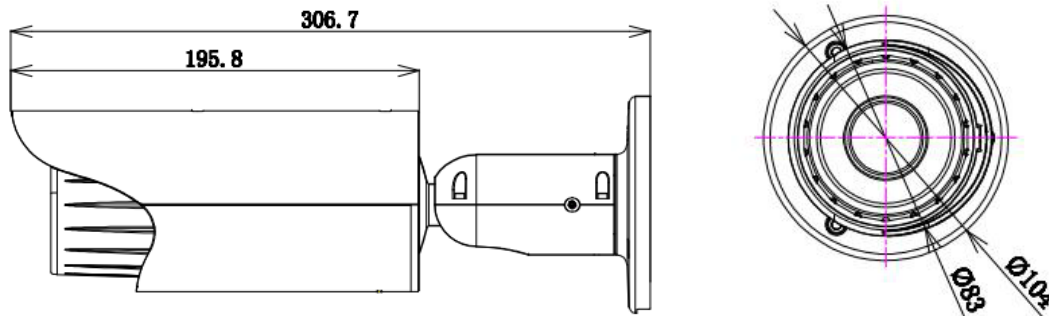

DH-IPC-HFW 5300C-L

Dimensions (mm)

Accessory (optional)

PFA130	PFA150	PFA151

www.simattelecom.com

Dahua Technology Co., Ltd

1199 BinAn Road, Binjiang District, Hangzhou, China

*Design and specifications are subject to change without notice.

© 2014 Dahua Technology