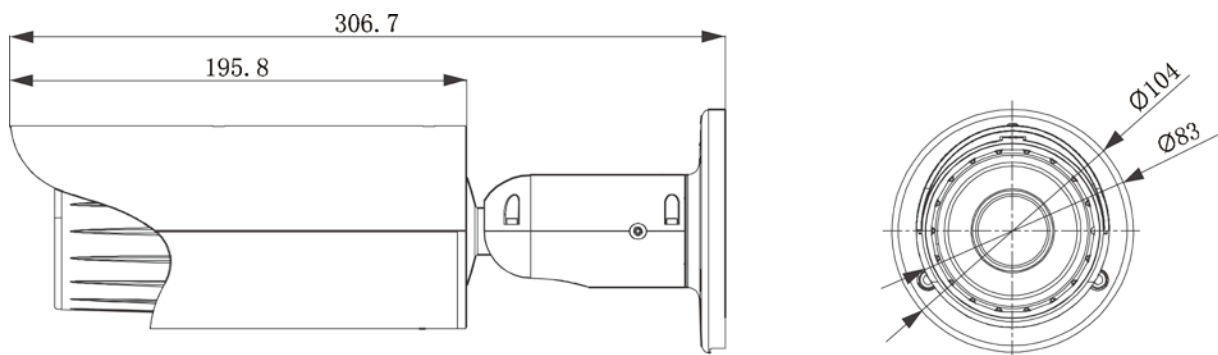

DH-IPC-HFW3101C

Specifications

Model	DH-IPC-HFW3101CP	DH-IPC-HFW3101CN
Camera		
Image Sensor	1/3" 1.3Megapixel Aptina CMOS	
Effective Pixels	1280(H)x960(V)	
Scanning System	Progressive	
Electronic Shutter Speed	Auto/Manual, 1/3~1/10000s	Auto/Manual, 1/4~1/10000s
Min. Illumination	0. 1Lux/F1.2 (Color), 0.005Lux/F1.2(B/W);0Lux/F1.2(IR on)	
S/N Ratio	> 50dB	
Video Output	1 channel BNC(1.0Vp-p, 75Ω)	
Camera Features		
Max. IR LEDs Length	20m	
Day/Night	Auto(ICR)/Color/B/W	
Backlight Compensation	BLC / HLC / WDR (128dB)	
White Balance	Auto	
Gain Control	Auto/Manual	
Noise Reduction	2D	
Privacy Masking	Up to 4 areas	
Lens		
Focal Length	2.8~12mm	
Max Aperture	F1.4	
Focus Control	Manual	
Angle of View	H: 92°(Wide)~ 27.2°(Tele)	
Lens Type	Manual / Auto Iris (DC)	
Mount Type	Board-in Type	
Video		
Compression	H.264 / MJPEG	
Resolution	1.3M(1280×960) / 720P(1280×720) / D1(704×576) / CIF(352×288) / 1.3M(1280×960) / 720P(1280×720) / D1(704×480) / CIF(352×240)	
Frame Rate	Main Stream	1080P/720P(1 ~ 25/30fps)
	Sub Stream	D1/CIF(1 ~ 25/30fps)
Bit Rate	H.264: 32K ~ 8192Kbps, MJPEG: 32K ~ 12288Kbps	
Audio		
Compression	G.711a / G.711u(64kbps) / PCM(128kbps)	
Interface	1/1 channel In/Out	
Network		
Ethernet	RJ-45 (10/100Base-T)	
Protocol	IPv4/IPv6, HTTP, HTTPS, SSL, TCP/IP, UDP, UPnP, ICMP, IGMP, SNMP, RTSP, RTP, SMTP, NTP, DHCP, DNS, PPPOE, DDNS, FTP, IP Filter, QoS, Bonjour	
ONVIF	ONVIF Ver. 2.0	

DH-IPC-HFW3101C

Max. User Access	10 users
Smart Phone	iPhone, iPad, Android, Windows Phone
Auxiliary Interface	
Memory Slot	Micro SD, Max 32GB
Alarm	2/1 channel In/Out
General	
Power Supply	DC12V(AC24 optional), PoE(802.3af)
Power Consumption	<10W
Working Environment	-10°C~+60°C, 10%~90%
Ingress Protection	IP66
Dimensions	φ104mm × 306.7mm
Weight	1.25Kg

Dimensions (mm)

www.simattelecom.com

Dahua Technology Co., Ltd

1199 BinAn Road, Binjiang District, Hangzhou, China

*Design and specifications are subject to change without notice.

© 2014 Dahua Technology