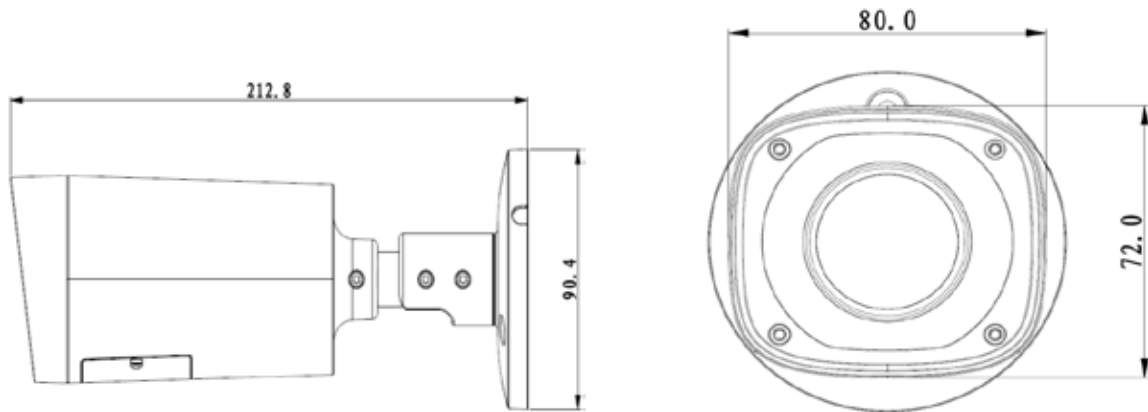

DH-IPC-HFW2300R-Z/VF

Technical Specifications

Model	DH-IPC-HFW2300R-VF	DH-IPC-HFW2300R-Z
Camera		
Image Sensor	1/3" 3Megapixel progressive scan Aptina CMOS	
Effective Pixels	2048(H)x1536(V)	
Scanning System	Progressive	
Electronic Shutter Speed	Auto/Manual, 1/3(4)~1/10000s	
Min. Illumination	0.01Lux/F1.4 (Color), 0Lux/F1.4(IR on)	
S/N Ratio	More than 55dB	
Video Output	N/A	
Camera Features		
Max. IR LEDs Length	30m	
Day/Night	Auto(ICR)/Color/B/W	
Backlight Compensation	BLC / HLC / DWDR	
White Balance	Auto/Manual	
Gain Control	Auto/Manual	
Noise Reduction	3D	
Privacy Masking	Up to 4 areas	
Lens		
Focal Length	2.8mm~12mm	2.8mm~12mm
Max Aperture	F1.4	F1.4
Focus Control	Manual	Auto
Angle of View	H: 92° ~ 28°	H: 92° ~ 28°
Lens Type	Manual/ Fixed Iris	Motorized/ Fixed Iris
Mount Type	Board-in Type	Board-in Type
Video		
Compression	H.264/ H.264H/ MJPEG	
Resolution	3M(2048x1536)/1080P(1920x1080)/1.3M(1280x960)/720P(1280x720)/D1(704x576/704x480)/CIF(352x288/352x240)	
Frame Rate	Main Stream	3M(1 ~ 20fps)/1080P (1 ~ 25/30fps)
	Sub Stream	D1/CIF(1 ~ 25/30fps)
Bit Rate	H.264H: 40 ~ 8192Kbps; MJPEG: 40 ~ 16384Kbps	
Audio		
Compression	N/A	
Interface	N/A	
Network		
Ethernet	RJ-45 (10/100Base-T)	
Wi-Fi	N/A	
Protocol	IPv4/IPv6, HTTP, HTTPS, SSL, TCP/IP, UDP, UPnP, ICMP, IGMP, SNMP, RTSP, RTP, SMTP, NTP, DHCP, DNS, PPPOE, DDNS, FTP, IP Filter, QoS, Bonjour	
Compatibility	ONVIF, CGI, PSIA	
Max. User Access	20 users	

DH-IPC-HFW2300R-Z/VF

Smart Phone	iPhone, iPad, Android, Windows Phone	
Auxiliary Interface		
Memory Slot	N/A	
RS485	N/A	
Alarm	N/A	
PIR Sensor Range	N/A	
General		
Power Supply	DC12V/PoE (802.3af)	
Power Consumption	Max 4.5W	Max 8.5W
Working Environment	-30°C~+60°C, Less than 95% RH	
Ingress Protection	IP66	
Vandal Resistance	N/A	
Dimensions	72mm×80mm×212.8mm	
Weight	0.65kg	

DH-IPC-HFW2300R-Z/VF

Dimensions (mm)

Accessory (optional)