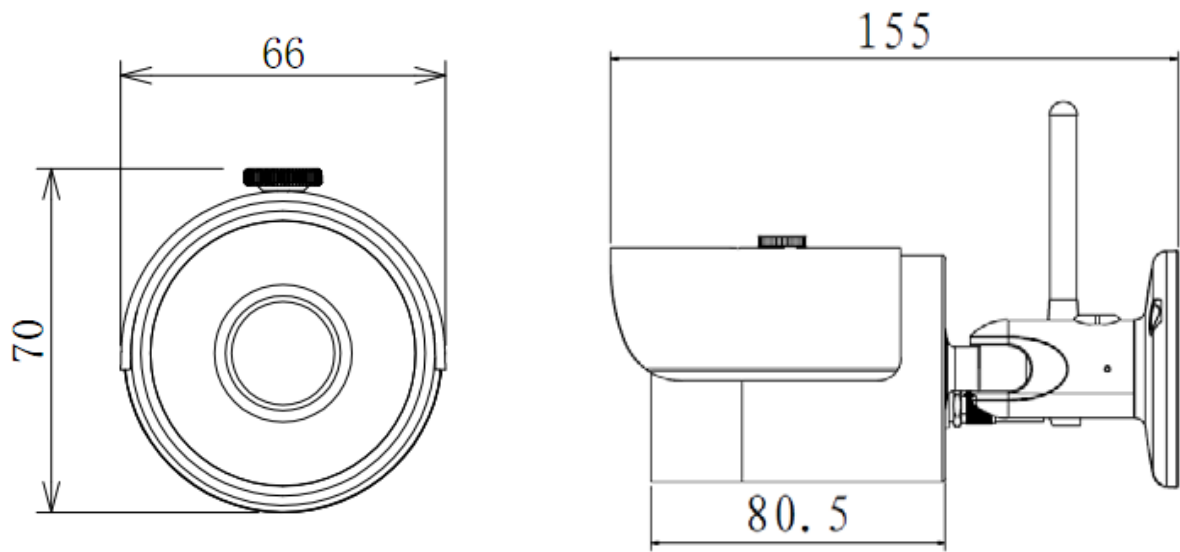

DH-IPC-HFW1200S-W

Dimensions (mm)

Accessory (optional)

PFA130	PFA122	PFA152	PFA151

Dahua Technology Co., Ltd.

www.simattelecom.com

1199 BinAn Road, Binjiang District, Hangzhou, China

*Design and specifications are subject to change without notice.

© 2014 Dahua Technology