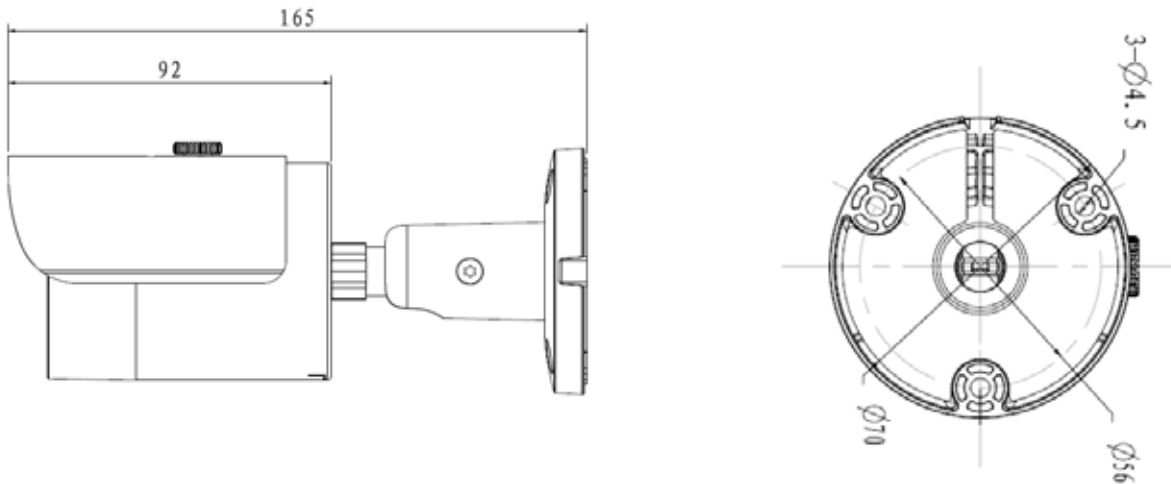

DH-IPC-HFW1420S

Dimensions (mm)

Accessories (optional)

PFA121	PFA152

Dahua Technology Co., Ltd.

1199 BinAn Road, Binjiang District, Hangzhou, China

www.simattelecom.com

*Design and specifications are subject to change without notice.

© 2014 Dahua Technology