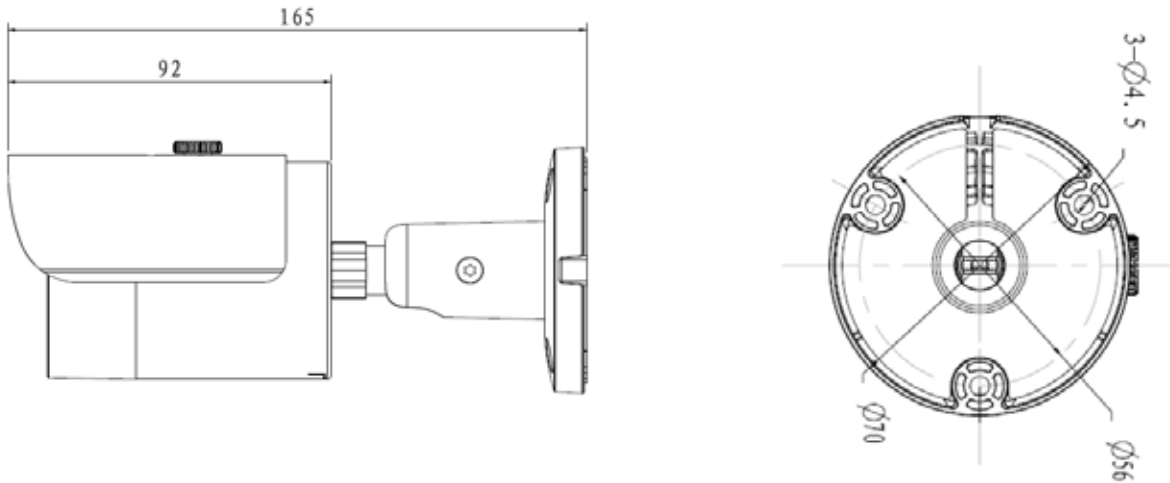

## Technical Specifications

<b>Model</b>	<b>DH-IPC-HFW1320S</b>	
<b>Camera</b>		
Image Sensor	1/3" 3Megapixel progressive scan CMOS	
Effective Pixels	2048(H) × 1536(V)	
Scanning System	Progressive	
Electronic Shutter Speed	Auto/Manual, 1s~1/100000s	
Min. Illumination	0.045Lux/F2.1(Color), 0Lux/F2.1(IR on)	
S/N Ratio	More than 50dB	
Video Output	N/A	
<b>Camera Features</b>		
Max. IR LEDs Length	30m	
Day/Night	Auto(ICR)/Color/B/W	
Backlight Compensation	BLC / HLC / DWDR	
White Balance	Auto/Manual	
Gain Control	Auto/Manual	
Noise Reduction	3D	
Privacy Masking	Up to 4 areas	
<b>Lens</b>		
Focal Length	3.6mm(6mm optional)	
Max Aperture	F2.1(F1.9)	
Focus Control	Manual	
Angle of View	H: 81°(55°)	
Lens Type	Fixed lens	
Mount Type	Board-in Type	
<b>Video</b>		
Compression	H.264/ H.264H/ H.264B/ MJPEG	
Resolution	3M(2048×1536)/1080P(1920×1080)/720P(1280×720)/ D1(704×576/704×480) /CIF(352×288/352×240)	
Frame Rate	Main Stream	3M(1 ~ 20fps)/1080P(1 ~ 25/30fps)
	Sub Stream	D1(1 ~ 25/30fps)
Bit Rate	H.264: 4kbps~8192bps	
Corridor Mode	Support	
<b>Audio</b>		
Compression	N/A	
Interface	N/A	
<b>Network</b>		
Ethernet	RJ-45 (10/100Base-T)	
Wi-Fi	N/A	
Protocol	IPv4/IPv6, HTTP, HTTPS, TCP/IP, UDP, UPnP, ICMP, IGMP, RTSP, RTP, SMTP, NTP, DHCP, DNS, PPPOE, DDNS, FTP, IP Filter, QoS	
Compatibility	ONVIF, CGI	
Max. User Access	20 users	

## DH-IPC-HFW1320S

Smart Phone	iPhone, iPad, Android, Windows Phone
<b>Auxiliary Interface</b>	
Memory Slot	N/A
RS485	N/A
Alarm	N/A
PIR Sensor Range	N/A
<b>General</b>	
Power Supply	DC12V, PoE (802.3af)
Power Consumption	<4.7W(IR on)
Working Environment	-30°C~+60°C, Less than 95% RH
Ingress Protection	IP67
Vandal Resistance	N/A
Dimensions	Φ 70mm×165mm
Weight	0.38Kg(with package 0.44 Kg)

## Dimensions (mm)