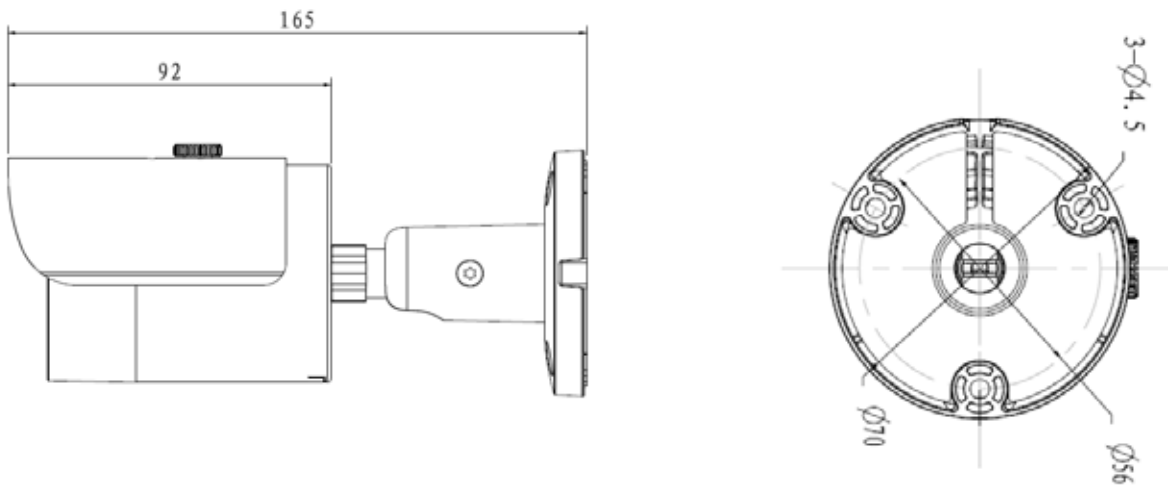

DH-IPC -HFW1220S

Dimensions (mm)

Accessories (optional)

PFA121	PFA152

Dahua Technology Co., Ltd.

www.simattelecom.com

1199 BinAn Road, Binjiang District, Hangzhou, China

*Design and specifications are subject to change without notice.

© 2014 Dahua Technology