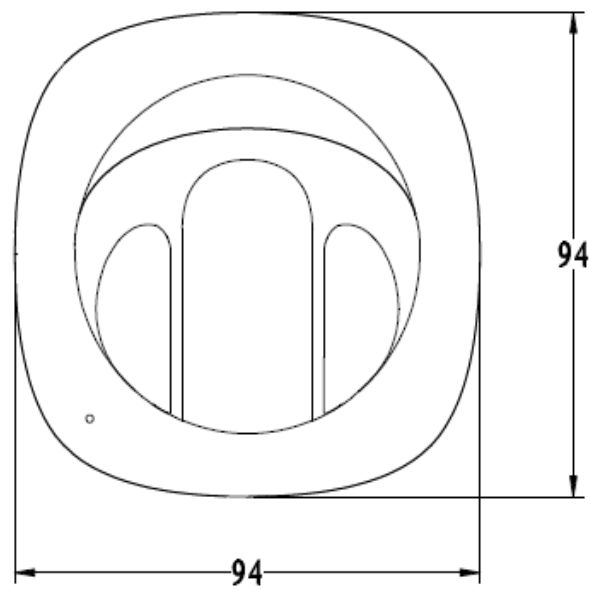

DH-IPC-AW12W

A series HD PT Wi-Fi Network Camera

Features

- 1/4" 1Megapixel CMOS
- H.264 & MJPEG dual-stream encoding
- Max 25/30fps@720P(1280×720)
- DWDR, Day/Night, 3DNR, AWB, AGC, BLC
- Multiple network monitoring: Web viewer, Smart PSS & DMSS
- 0~355° Pan range, 90°Tilt range, 25 presets
- 3.6mm fixed lens
- IR distance 10m
- Wi-Fi support
- Built-in Mic & Speaker
- Micro SD memory slot, DC5V2A

DH-IPC-AW12W

Technical Specifications

Model	DH-IPC-AW12W	
Camera		
Image Sensor	1/4" Progressive scan CMOS	
Effective Pixels	1280(H)x720(V)	
Scanning System	Progressive	
Electronic Shutter Speed	Auto/Manual, 1/3s~1/30000s	
Min. Illumination	0.01lux/F1.8 (color)	
S/N Ratio	More than 50dB	
Video Output	N/A	
Camera Features		
Max. LEDs Length	10m	
Day/Night	Auto(ICR) / Color / B/W	
Backlight Compensation	BLC / HLC / DWDR	
White Balance	Auto/Manual	
Gain Control	Auto/Manual	
Noise Reduction	3D	
Lens		
Focal Length	3.6mm	
Max Aperture	F1.8	
Focus Control	Manual	
Angle of View	H:62°	
Lens Type	Fixed Lens	
Mount Type	Board-in Type	
PT		
Pan/ Tilt Range	Pan: 0°~355°; Tilt: 0°~90°	
Preset Speed	100°/s	
Preset	25	
Tour	8	
Video		
Compression	H.264/H.264B/MJPEG	
Resolution	720P(1280x720)/D1/CIF	
Frame Rate	Main Stream	720P(1~25/30fps)
	Sub Stream	D1/CIF(1 ~ 25/30fps)
Bit Rate	H.264: 8Kbps~8192Kbps	
Audio		
Compression	G.711a;G.711Mu;AAC	
Interface	Built-in Mic & Speaker	
Network		
Ethernet	RJ-45 (10/100Base-T)	
Wi-Fi	Wi-Fi(IEEE802.11b/g/n) 50m(open field)	
Protocol	IPv4/IPv6, HTTP, TCP/IP, UDP, UPnP, ICMP, IGMP, RTSP, RTP, SMTP, NTP,	

DH-IPC-AW12W

Dimensions (mm)

Dahua Technology Co., Ltd.

www.simattelecom.com

1199 BinAn Road, Binjiang District, Hangzhou, China

*Design and specifications are subject to change without notice.

© 2014 Dahua Technology