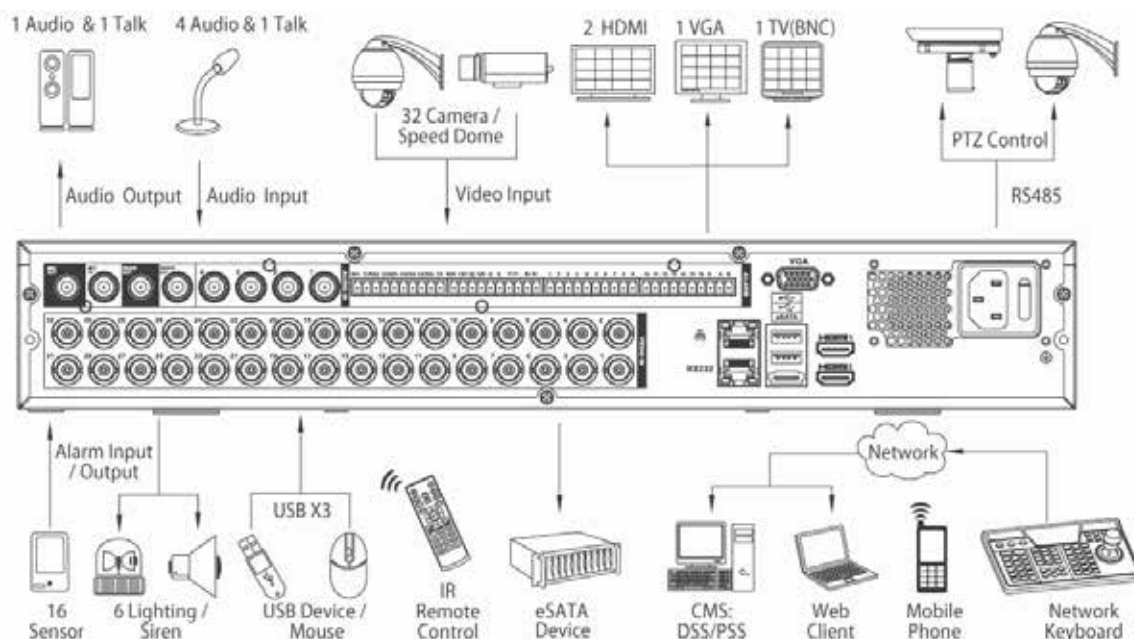

DH-HCVR5424/5432L

Network	
Ethernet	RJ-45 port (10/100M /1000M)
Network Functions	HTTP, IPv4/IPv6, TCP/IP, UPNP, RTSP, UDP, SMTP, NTP, DHCP, DNS, PPPOE, DDNS, FTP, IP Filter
Max. User Access	128 users
Smart Phone	iPhone, iPad, Android, Windows Phone
Storage	
Internal HDD	4 SATA port s, up to 16TB
External HDD	1 eSATA port (Max 4 SATA HDDs), up to 16TB
Auxiliary Interface	
USB Interface	3 ports (2 Rear), USB2.0
RS232	1 port, For PC communication & Keyboard
RS485	1 port RS485 for PTZ control, 1 port RS422 for Keyboard
General	
Power Supply	AC 100~240 V, 50/60 Hz
Power Consumption	40W
Working Environment	-10°C ~+55 °C / 10%~90%RH / 86~106kpa
Dimension(WxDxH)	1.5U, 440mm×410mm×71 mm
Weight	6KG(without HDD)

System Connection

*Takes H CVR5432L as an example

Dahua Technology Co., Ltd.

www.simattelecom.com

1199' BinAn Road, Binjiang District, Hangzhou, China