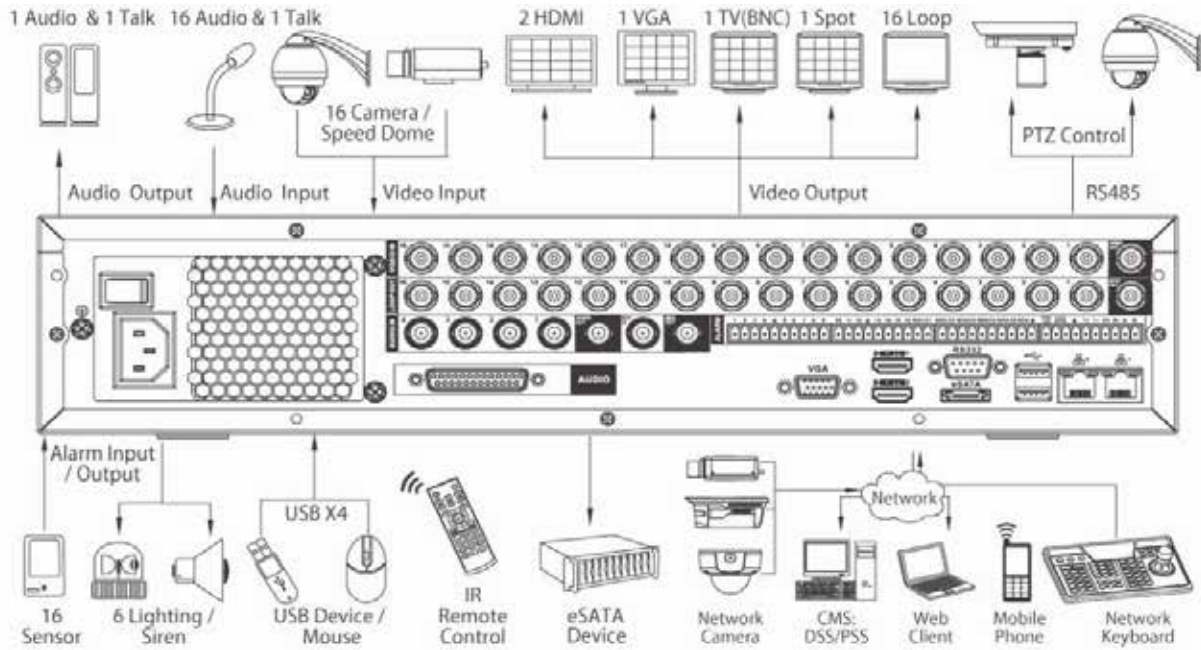

DH-DVR7804/7808/7816S-U

System Connection

* Takes DVR 7816S-U as an example

Dahua Technology Co., Ltd.

www.simattelecom.com

1199' BinAn Road, Binjiang District, Hangzhou, China

*Design and specifications are subject to change without notice.

© 2014 Dahua Technology Co., Ltd.